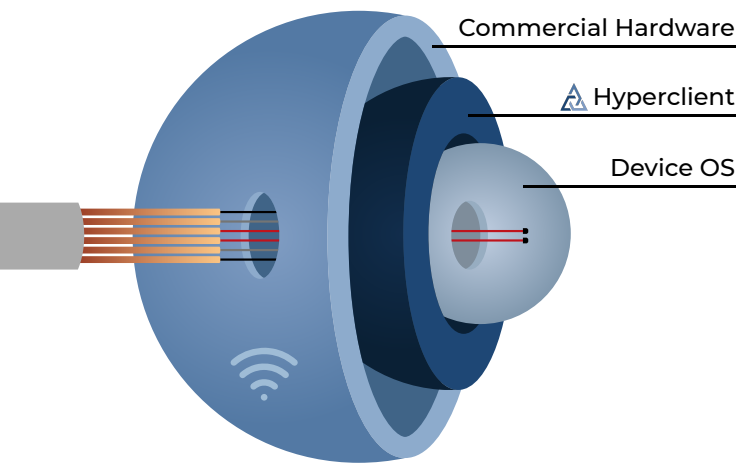

## Discover the leaders of next generation endpoint security.

Currently deployed in today's most hostile conditions, Tritus Hyperclient is a war proven security software solution.

Providing aggressive protection, our innovative engineers have led the industry in secure mobility. Fully tested and accredited, Tritus Hyperclient is utilized with confidence by the U.S. Federal government to safeguard sensitive data and devices.

## Sealed at the hardware.

Uniquely installed below the operating system, Tritus Hyperclient provides the ultra-secure environment and transparent user experience demanded by America's most crucial government agencies.